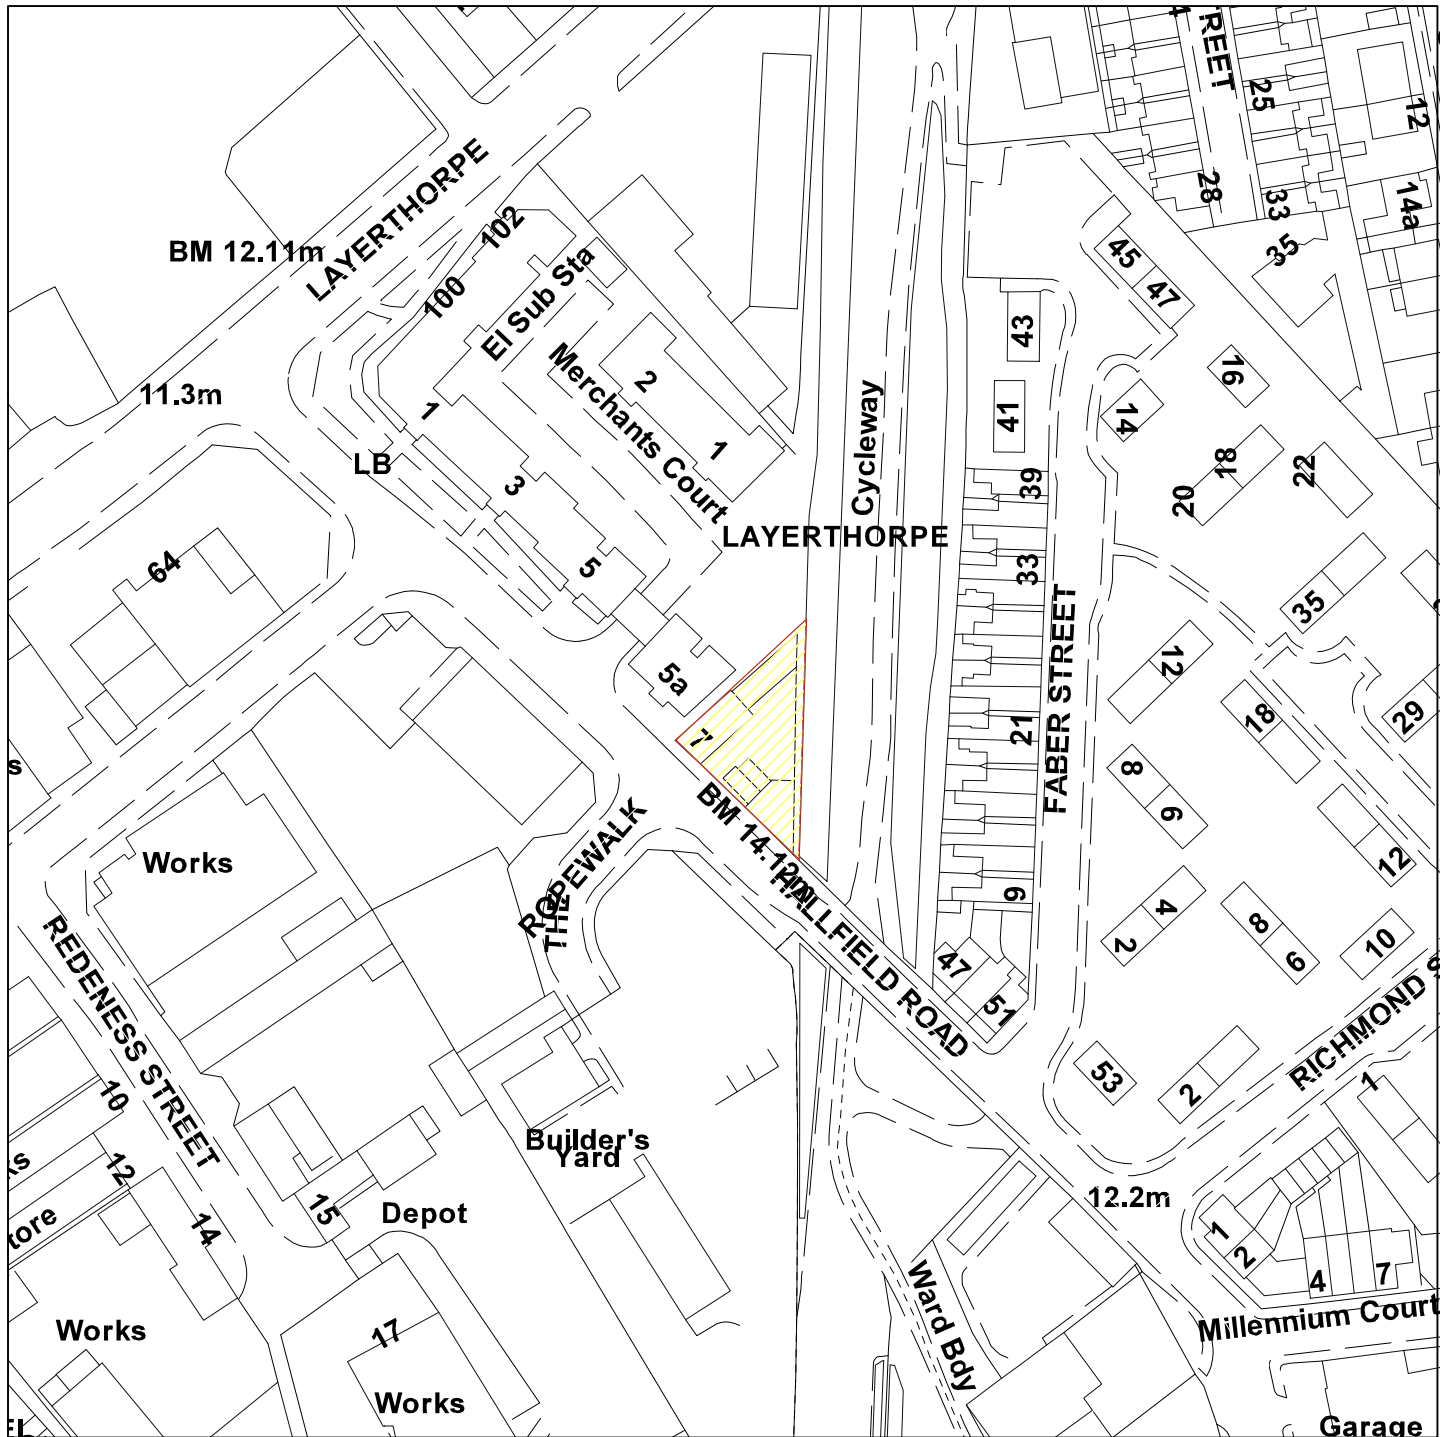

# 7 Hallfield Road, YO31 7XQ

08/00421/FULM

GIS by ESRI (UK)

Scale : 1:1250

Reproduced from the Ordnance Survey map with the permission of the Controller of Her Majesty's Stationery Office © Crown Copyright 2000.

Unauthorised reproduction infringes Crown Copyright and may lead to prosecution or civil proceedings.

Produced using ESRI (UK)'s MapExplorer 2.0 - <http://www.esriuk.com>

<b>Organisation</b>	City of York Council
<b>Department</b>	City Strategy
<b>Comments</b>	Application site
<b>Date</b>	28 April 2008
<b>SLA Number</b>	Not set